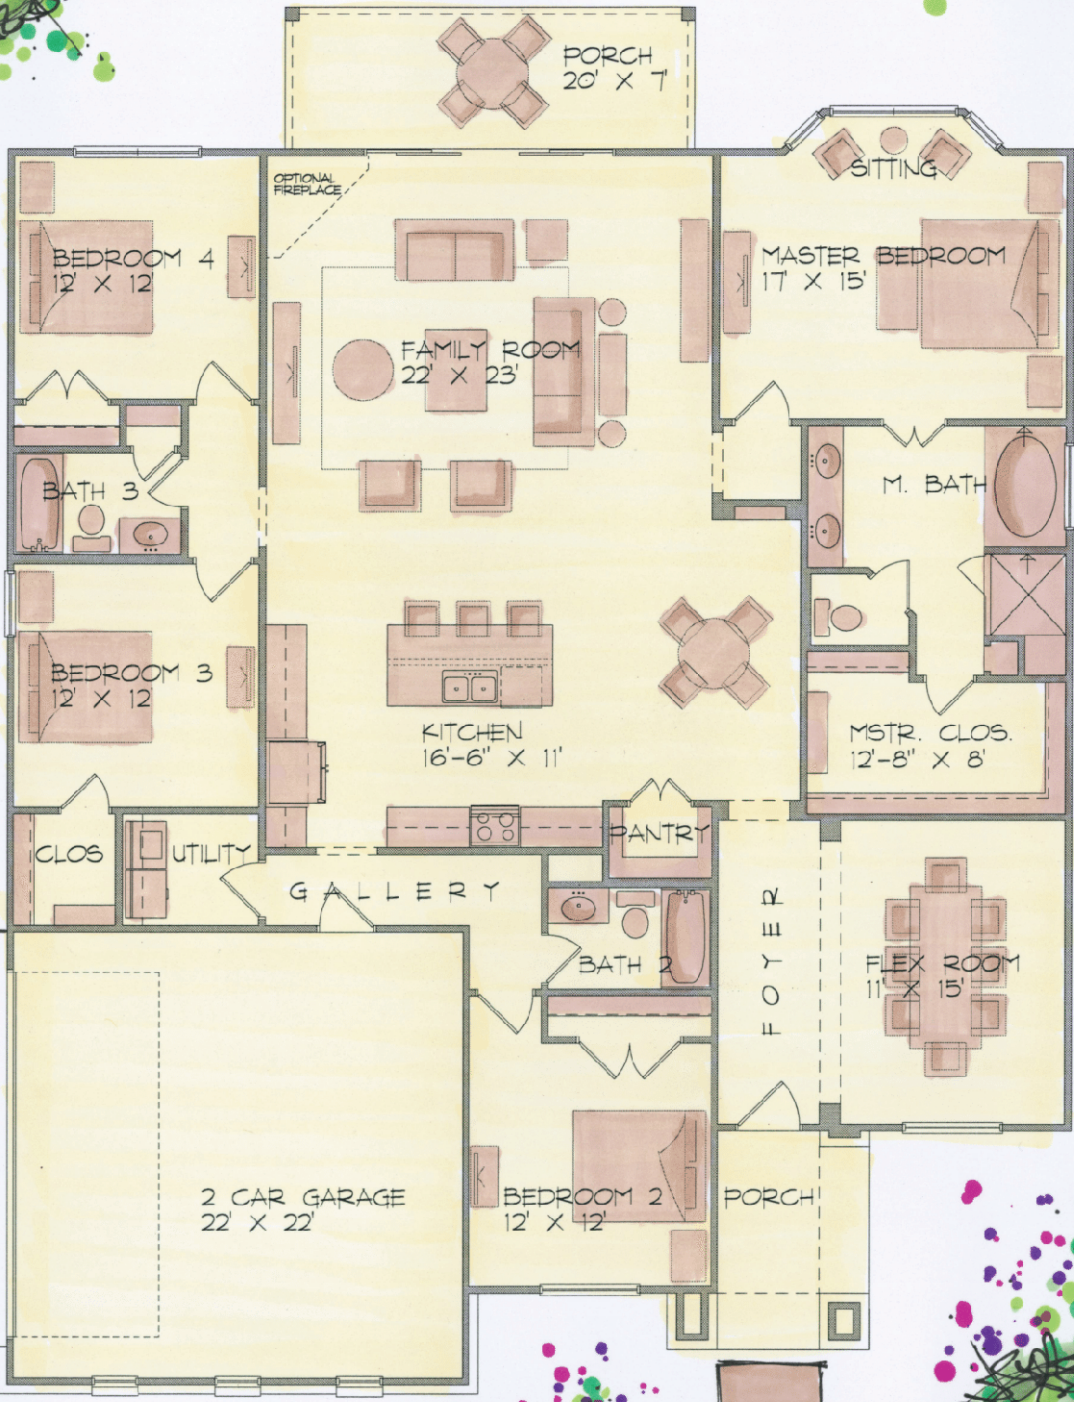

2429 ELEVATION EXTERIOR

2,429 Square Feet

4 Bedroom / 3 Bath Family Home

Open floor plan

Flex room with covered patio

2 car garage (3 car option)

Elevation A

Elevation B

2827 ELEVATION EXTERIOR

2,827 Square Feet

4 Bedroom / 3 Bath
with Courtyard and Wine Room

2 Dining Areas

Study

3331 ELEVATION EXTERIOR

3,331 Square Feet

4 Bedroom / 3.5 Bath