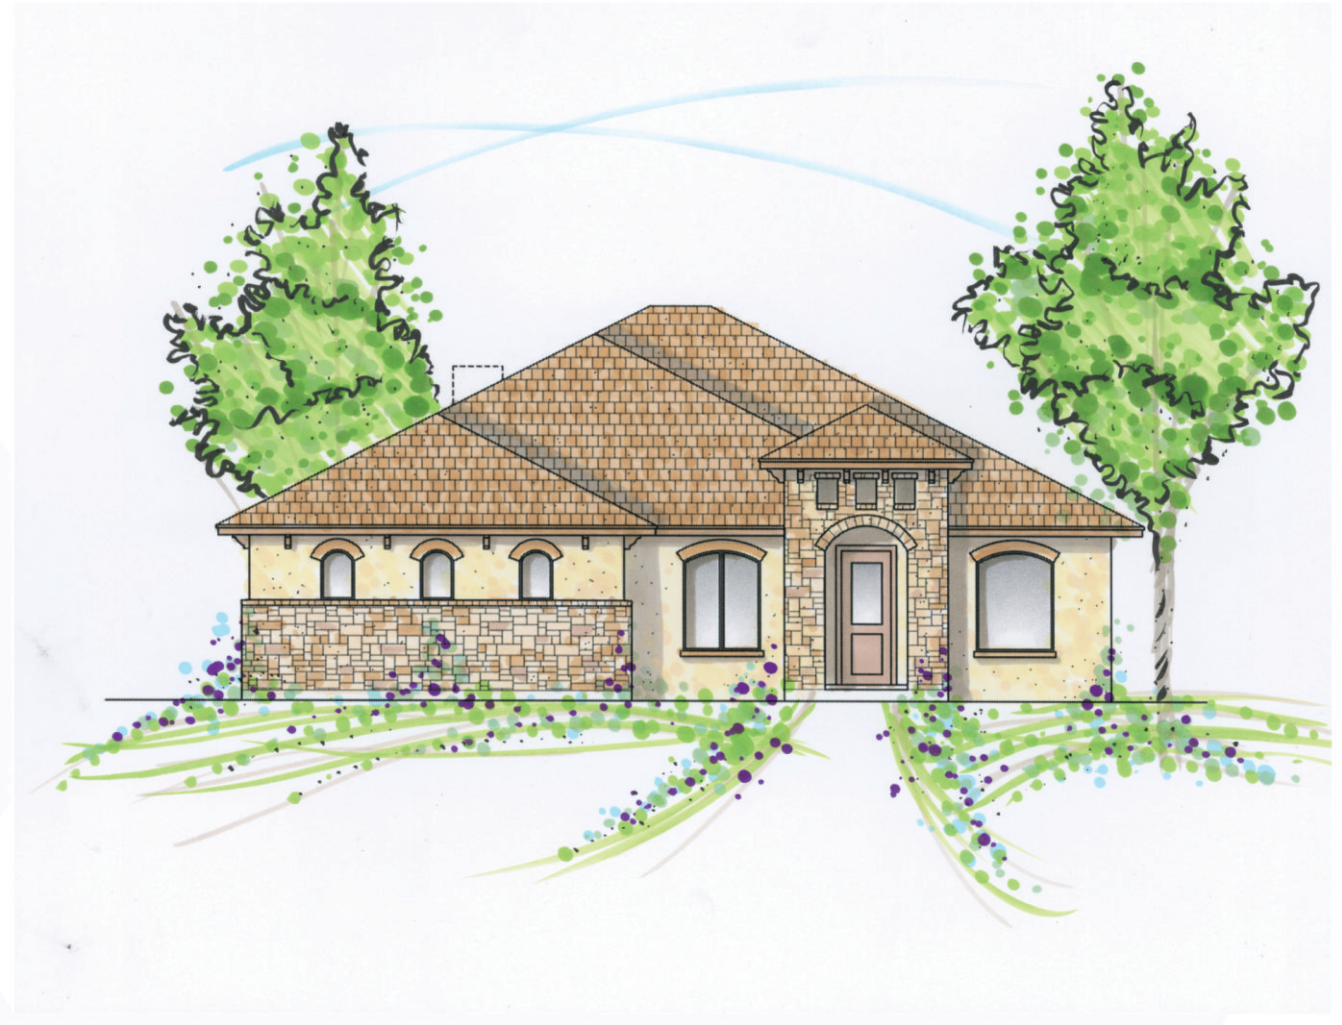

2429 ELEVATION EXTERIOR

2,429 Square Feet

4 Bedroom / 3 Bath Family Home

Open floor plan

Flex room with covered patio

2 car garage (3 car option)

Elevation A

Elevation B