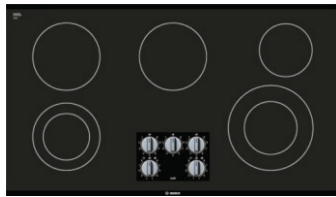

Model#: PEB7226SFSS

GE Profile™ Series 2.2 Cu. Ft. Countertop Microwave Oven

W/ 30" Trim Kit

Approx Dimensions (HxDxW):
14 in X 19 3/4 in X 24 1/8 in

- 2.2 cu. ft. capacity - 1100 watts (IEC-705 test procedure)
- Sensor cooking controls - Automatically adjusts time and power for delicious cooking results
- Optional built-in trim kit - Achieve a custom appearance and built-in convenience with a sleek, matching trim kit
- Weight and time defrost - Defrosting times and power levels are programmed by weight or manually for optimal results

Model#: PDT720SSHSS

GE Profile™ Stainless Steel Interior Dishwasher with Hidden Controls

Approx Dimensions (HxDxW):
34 in X 24 in X 23 3/4 in

- Full stainless steel interior - Enjoy an attractive appearance and long-lasting durability
- GE's most advanced wash system with 102 cleaning jets - Achieve the ultimate clean from an industry-leading number of jets that deliver complete washing coverage to every corner of the dishwasher
- Reversing quad blade wash arm - Dishes come out impressively clean thanks to this revolutionary lower wash arm, with 25 spray jets reversing direction to hit items from every angle