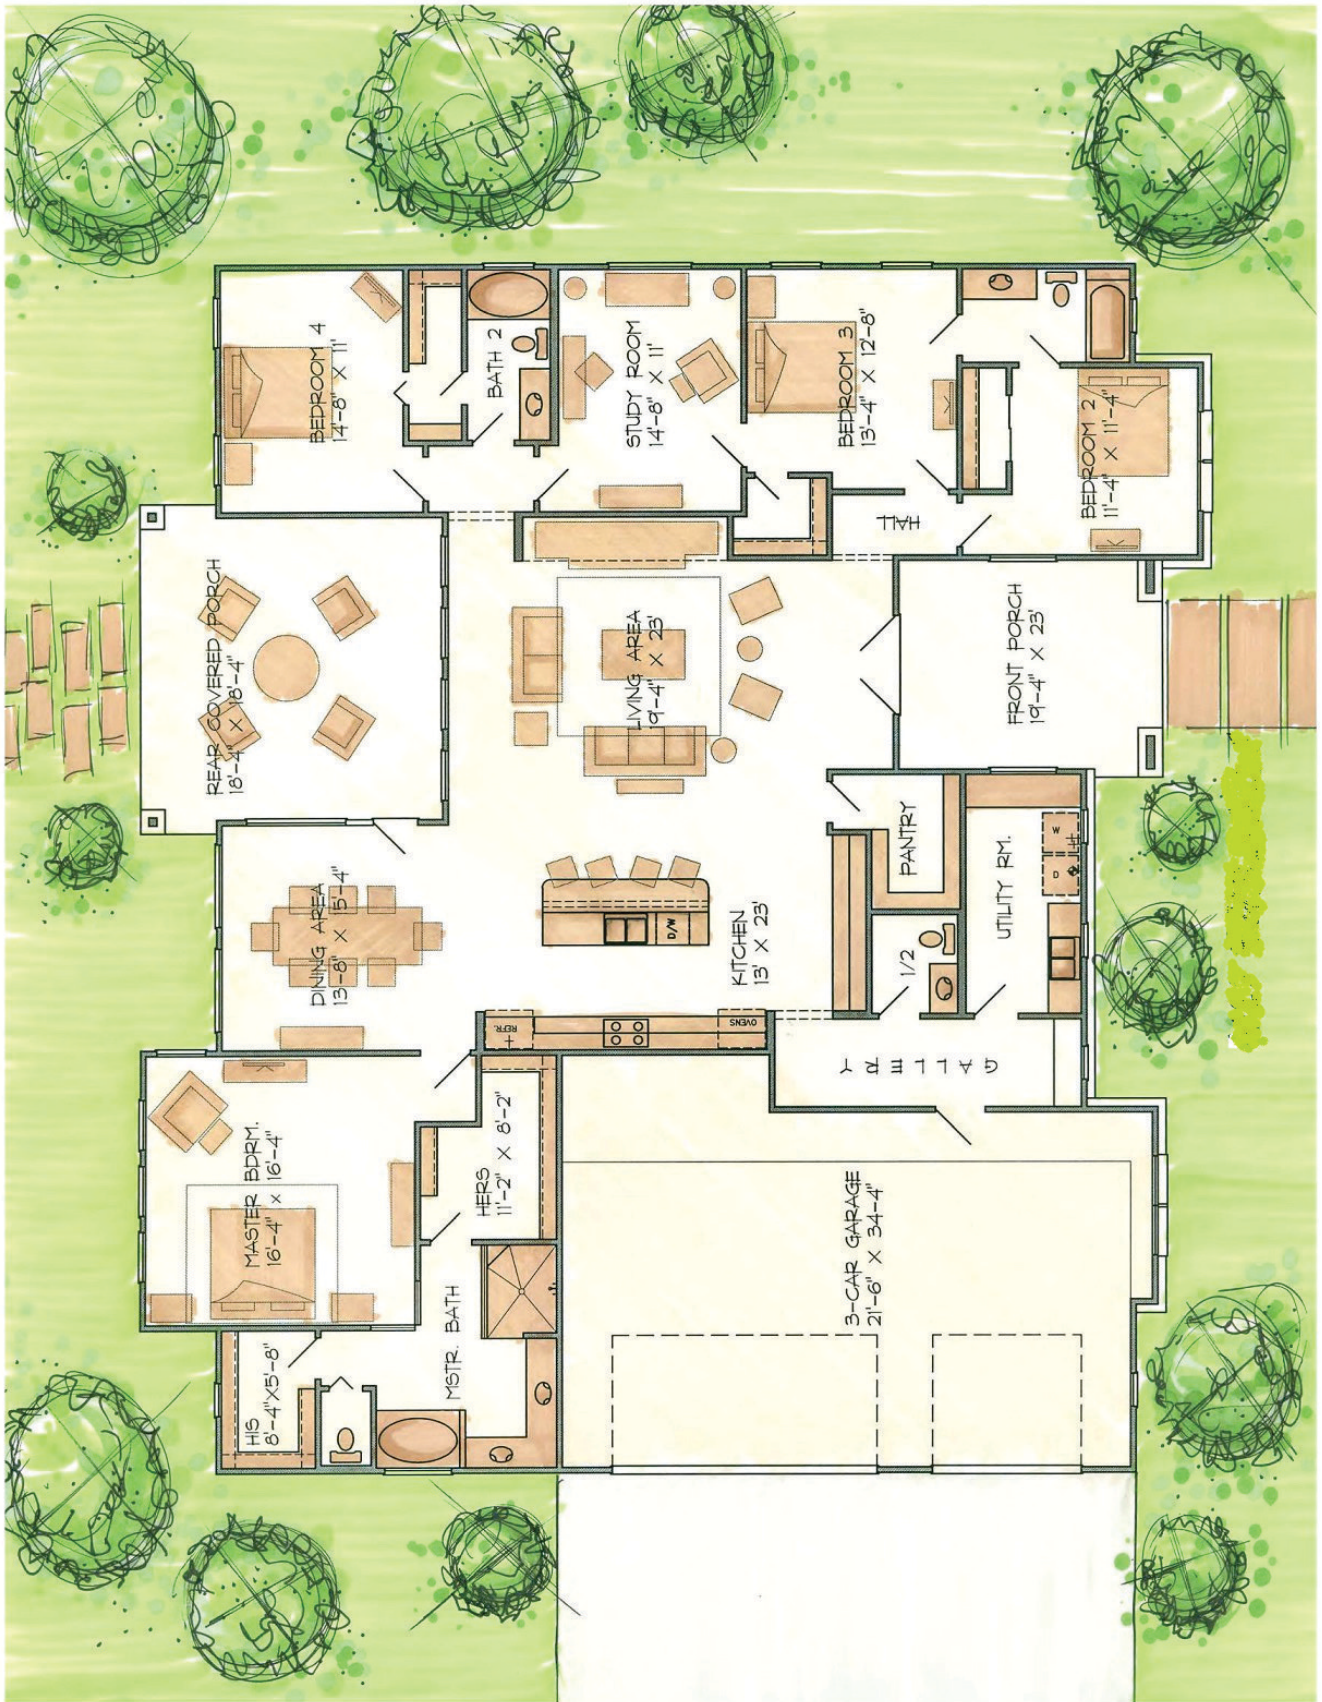

2827 ELEVATION EXTERIOR

2,827 Square Feet

4 Bedroom / 3 Bath
with Courtyard and Wine Room

2 Dining Areas

Study

3331 ELEVATION EXTERIOR

3,331 Square Feet

4 Bedroom / 3.5 Bath

2 Living Areas

2 Dining Areas

Study

Mother-in-Law Suite

2 Car Garage (3 Car Option)

3331 INTERIOR FLOOR PLAN

2790 ELEVATION EXTERIOR

2,790 Square Feet

4 Bedroom / 3.5 Bath
Large Covered Patio
Study
3 Car Garage

2790 INTERIOR FLOOR PLAN

Elevation A

Elevation B

2788 ELEVATION EXTERIOR

2,788 Square Feet

3 Bedroom / 3.5 Bath
Family Home

with Study
2 Car Garage (3 Car Option)