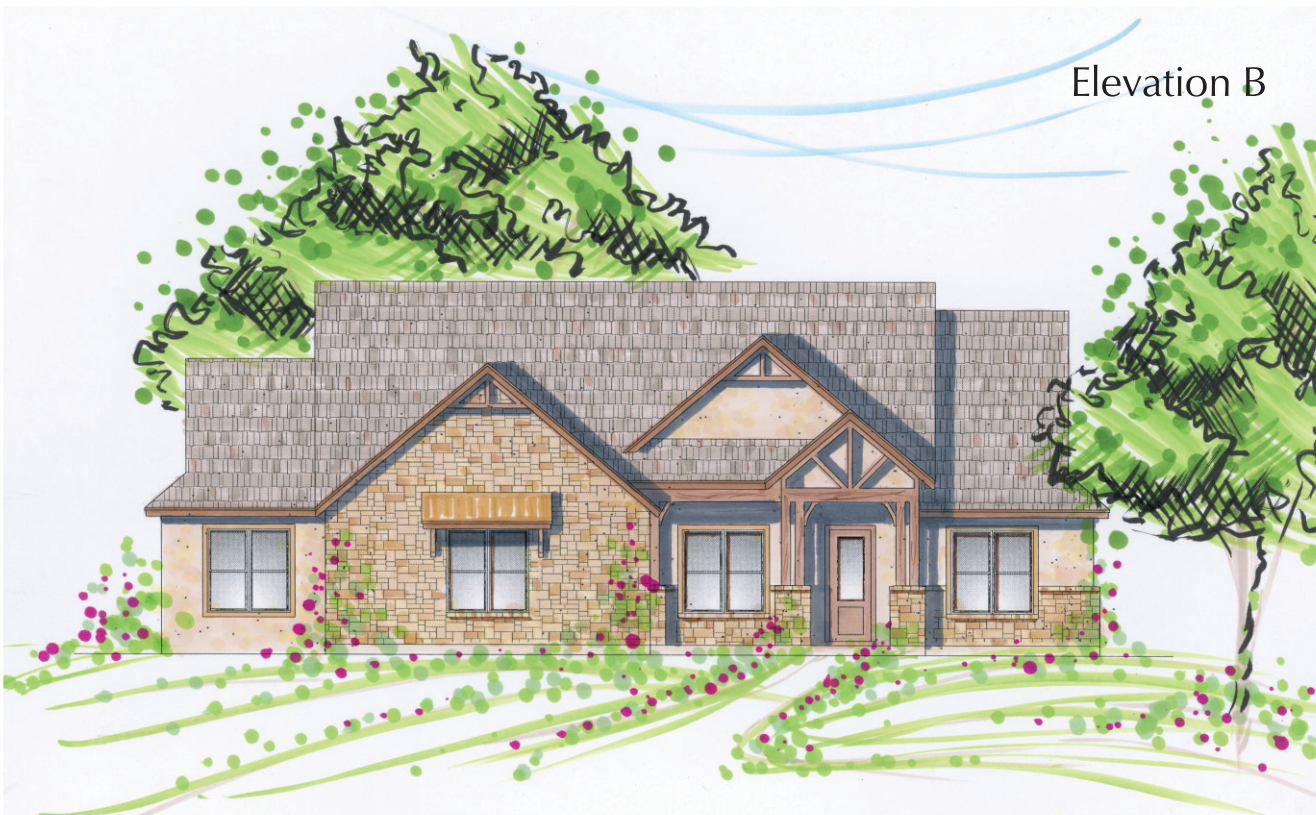

2429 ELEVATION EXTERIOR

2,429 Square Feet

4 Bedroom / 3 Bath Family Home

Open floor plan

Flex room with covered patio

2 car garage (3 car option)

Elevation A

Elevation B