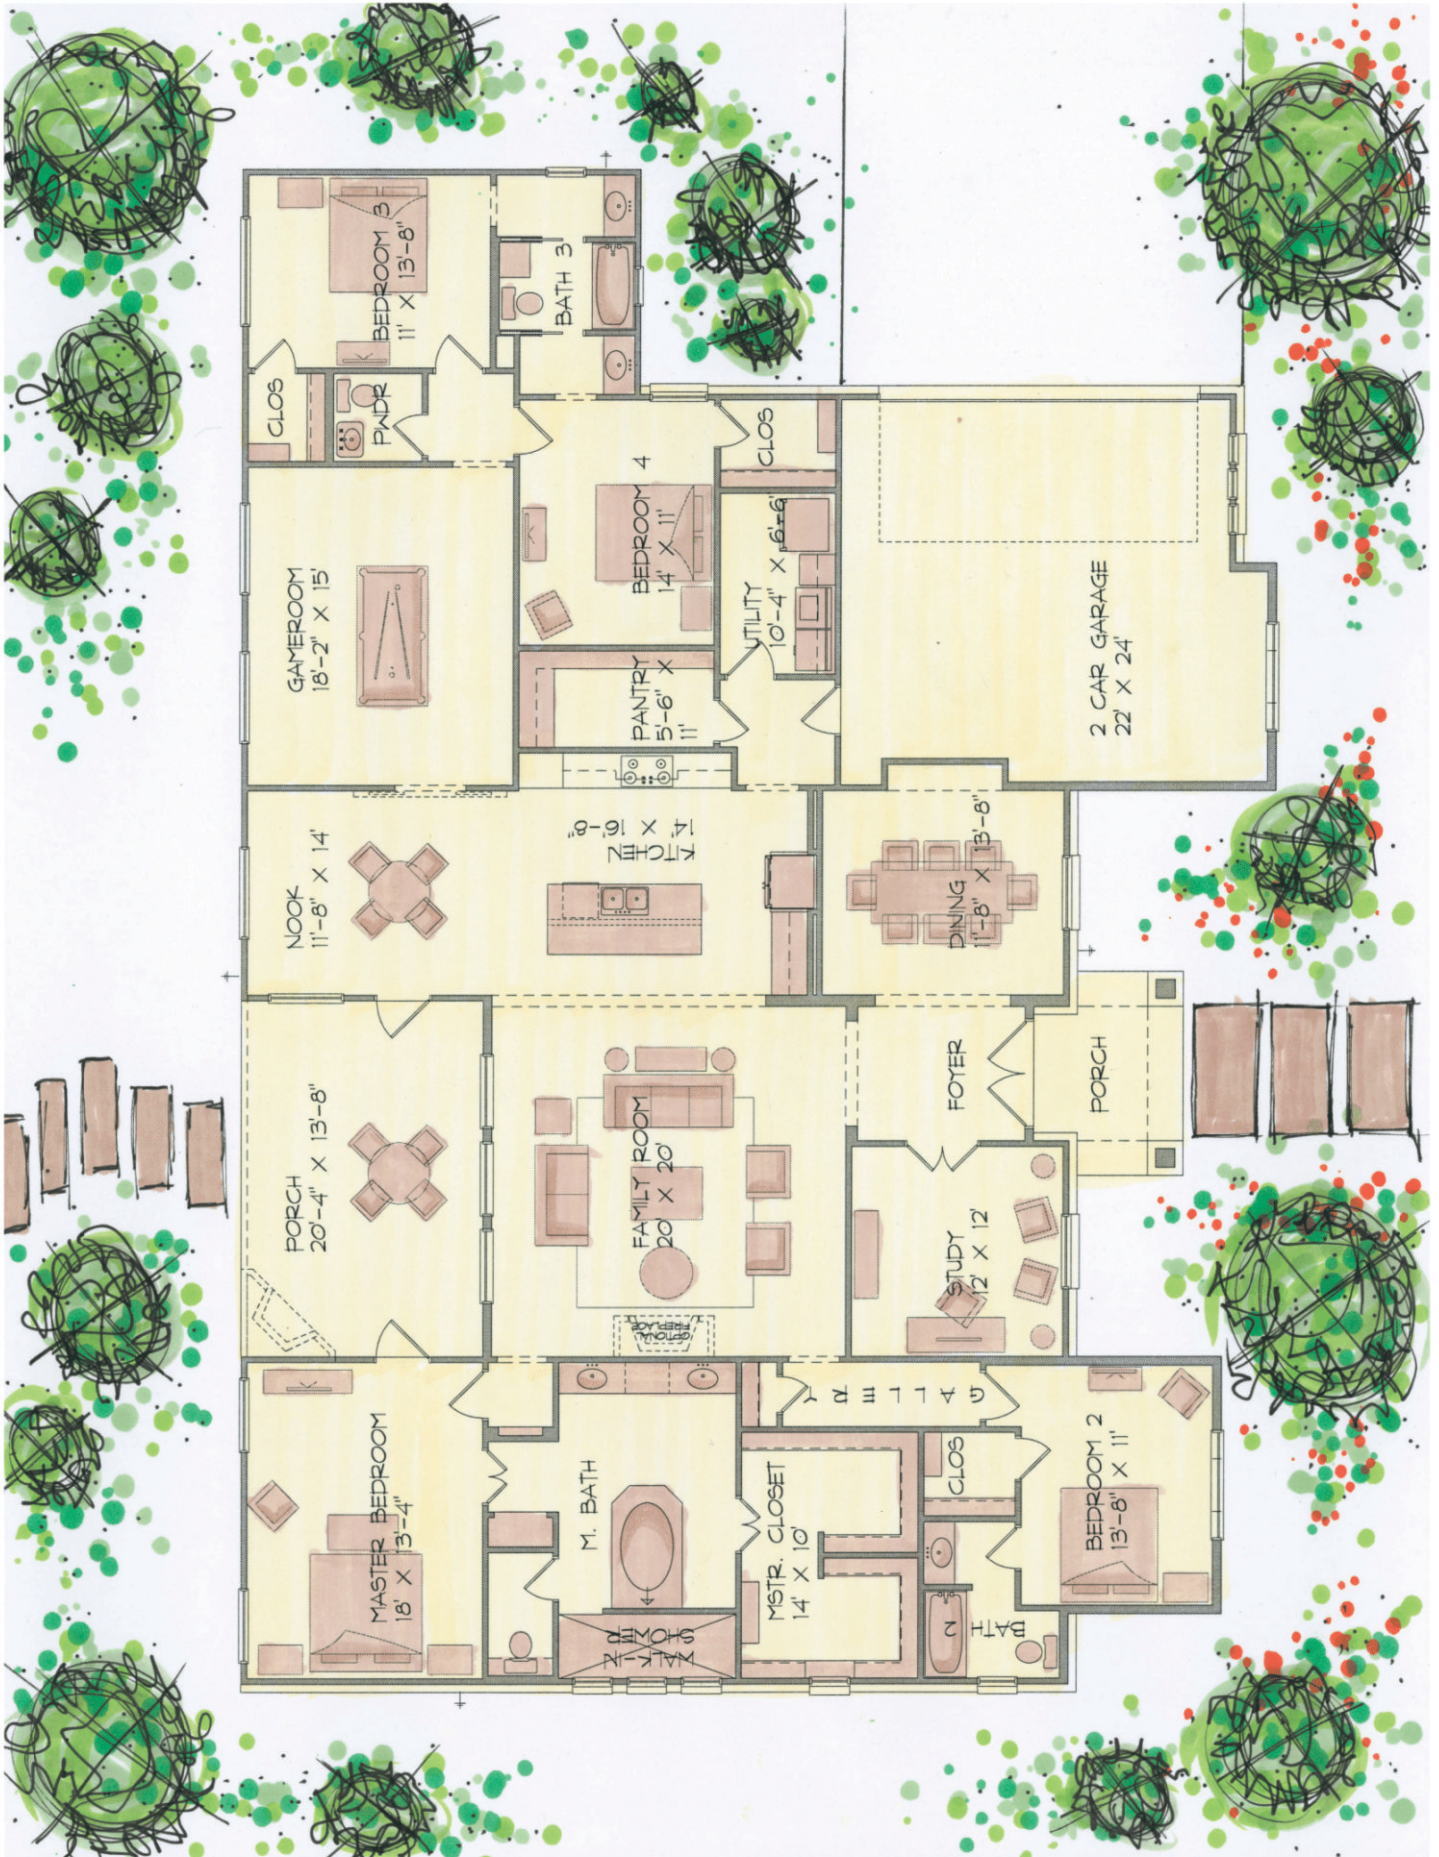

2429 ELEVATION EXTERIOR

2,429 Square Feet

4 Bedroom / 3 Bath Family Home

Open floor plan

Flex room with covered patio

2 car garage (3 car option)

Elevation A

Elevation B

2827 ELEVATION EXTERIOR

2,827 Square Feet

4 Bedroom / 3 Bath
with Courtyard and Wine Room

2 Dining Areas

Study

3331 ELEVATION EXTERIOR

3,331 Square Feet

4 Bedroom / 3.5 Bath

2 Living Areas

2 Dining Areas

Study

Mother-in-Law Suite

2 Car Garage (3 Car Option)

3331 INTERIOR FLOOR PLAN

2790 ELEVATION EXTERIOR

2,790 Square Feet