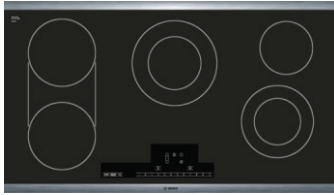

Efficiency

- Saves up to 280 gallons of water each year

Bosch - 36" Electric Cooktop
800 Series - Black with Stainless Steel
Frame
NET8666SUC

Design

- High-end Stainless Steel Frame for a Premium Look
- Cooktop Design Coordinates with Bosch Ovens and Ventilation