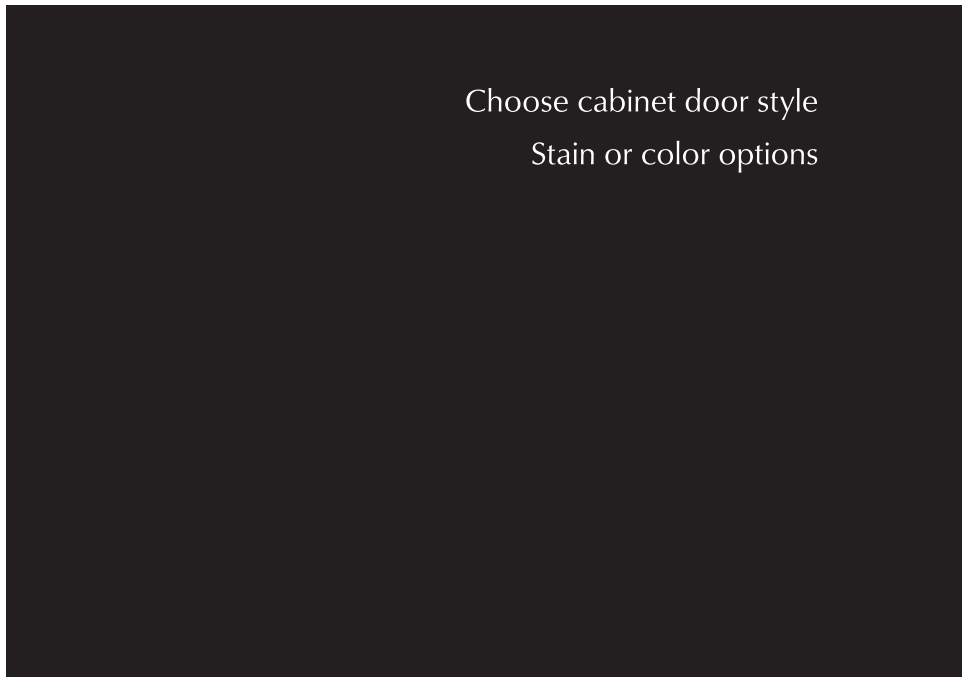

Choose cabinet door style
Stain or color options