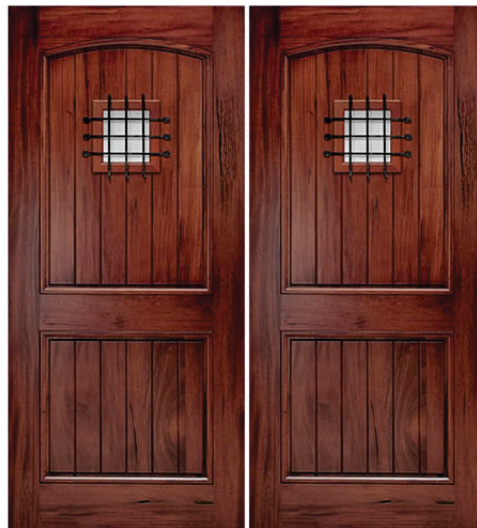

Solid Mahogany Doors
with Stain Options

WP8800G-1

WP8800G-2

WP400 PS-1
w/ Speak-easy option

WP400 PS-2
w/ Speak-easy option

DD86L-1

DD86L-2

Reliable Kwikset Hardware